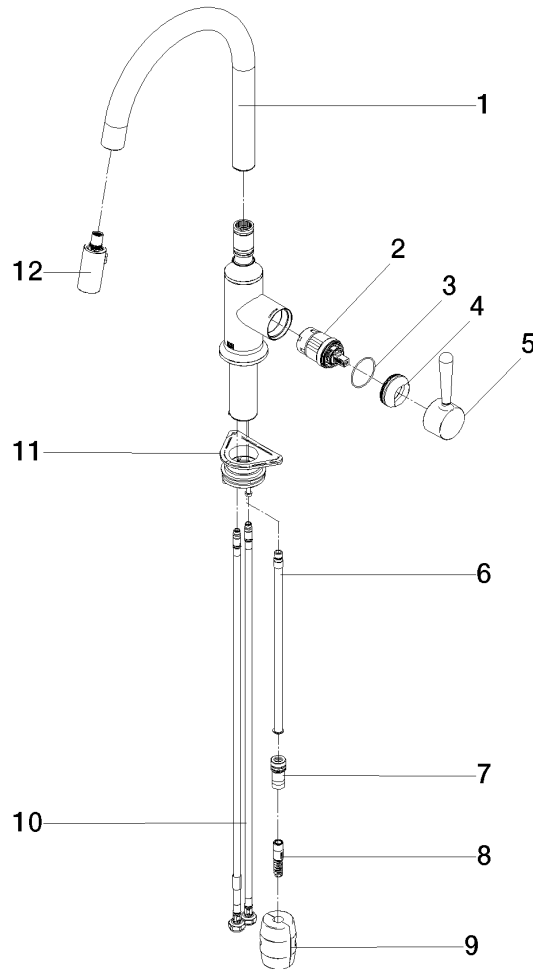

33 870 809

- 240mm projection
- pivotable spout 360°
- Optional swivel limiter available with swivel limiter set 12 823 970 90
- air-enriched flow and spray flow
- 1800 mm metal shower hose
- sprayface with anti-scaling system
- max. flow 8 l/min at 3 bar flow pressure
- lead-free
- This product can help a building meet the requirements of Green Building Rating Systems, e.g. LEED®, BREEAM®, DGNB

Recommended miscellaneous

Swivel limitation set -

12 823 970 90

Recommended miscellaneous

VAIA Dispenser with rosette -
Brushed Dark Platinum

82 434 809-99

33 870 809

Flow rate chart

Certificates

LGA_28657.

Belgaqua_24-005-
27_3.

33 870 809

Spare parts list

No.	Item Number	Name	Quantity used	Delivery time
1	90 28 22 397 00-99	spout	1	30
2	90 15 05 064 05 90	cartridge	1	2
3	09 14 10 190 90	seal	1	2
4	09 28 30 030-99	cover	1	30
5	90 20 80 052 00-99	handle	1	30
6	04 28 20 067 00 90	pipe	1	2
7	90 24 03 253 00 90	adaptor	1	2
8	04 30 02 120 00-85	hose	1	30
9	04 21 50 010 00 90	accessories	1	2
10	04 30 04 101 00 90	hose	2	2
11	04 30 11 040 00 90	fixing set	1	2
12	90 18 40 317 00-99	shower	1	30