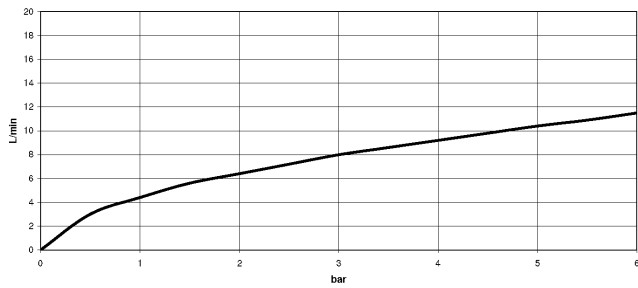

33 870 809

- 240mm projection
- pivotable spout 360°
- Optional swivel limiter available with swivel limiter set 12 823 970 90
- air-enriched flow and spray flow
- 1800 mm metal shower hose
- sprayface with anti-scaling system
- max. flow 8 l/min at 3 bar flow pressure
- lead-free
- This product can help a building meet the requirements of Green Building Rating Systems, e.g. LEED®, BREEAM®, DGNB

Recommended miscellaneous

Swivel limitation set -

12 823 970 90

Recommended miscellaneous

VAIA Dispenser with rosette -
Brushed Dark Platinum

82 434 809-99

33 870 809

Flow rate chart